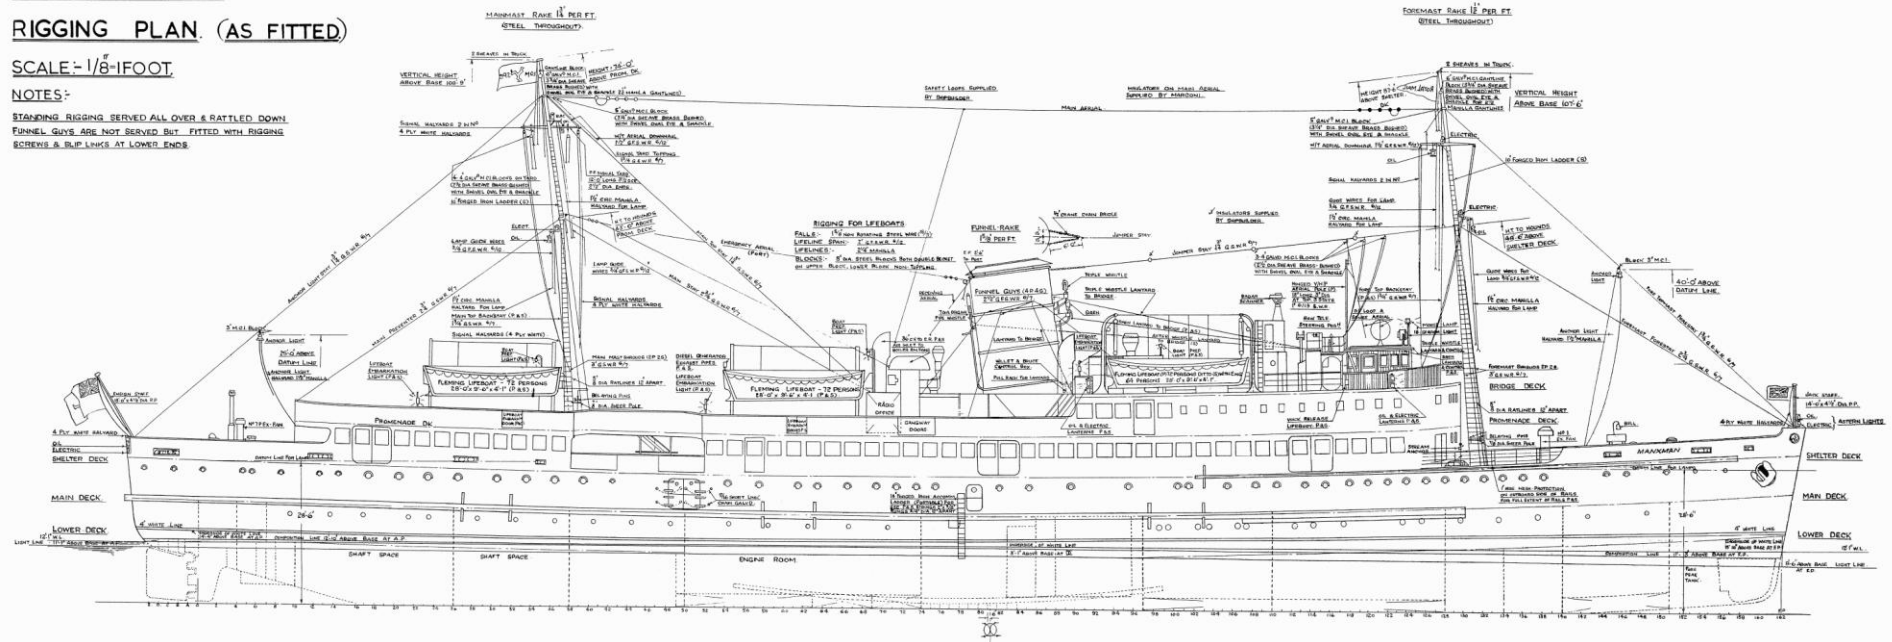

4870
A3720.

SHIP No 1259.

T. S. S. "MANXMAN."

RIGGING PLAN. (AS FITTED)

SCALE: -1/8"=1 FOOT

NOTES:-

PLAN No 171.